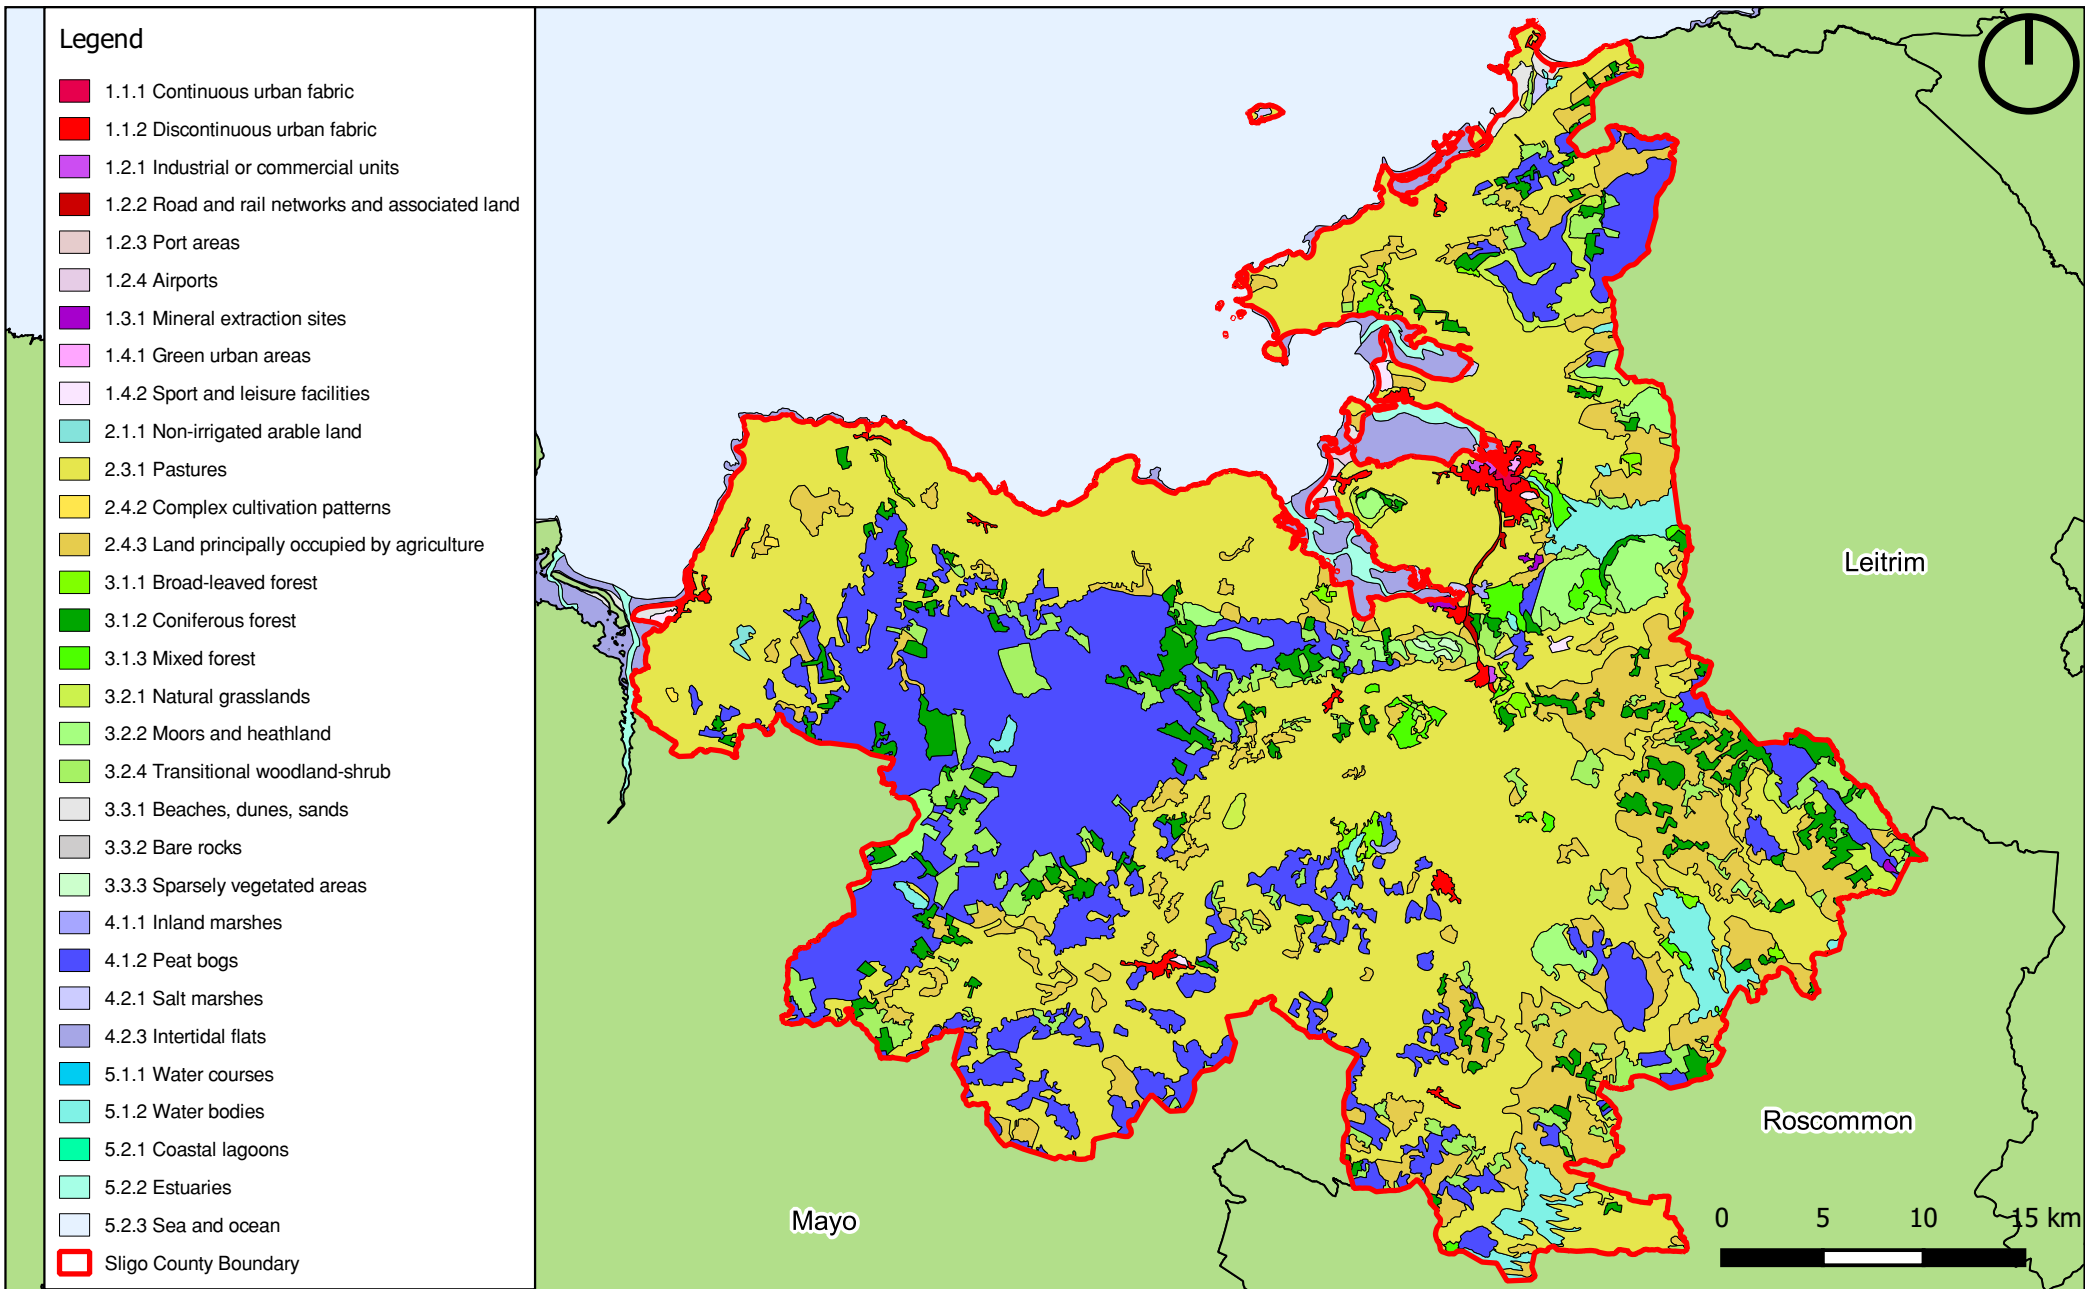

Map 1: CORINE Land Cover 2012

source : EPA (2015)